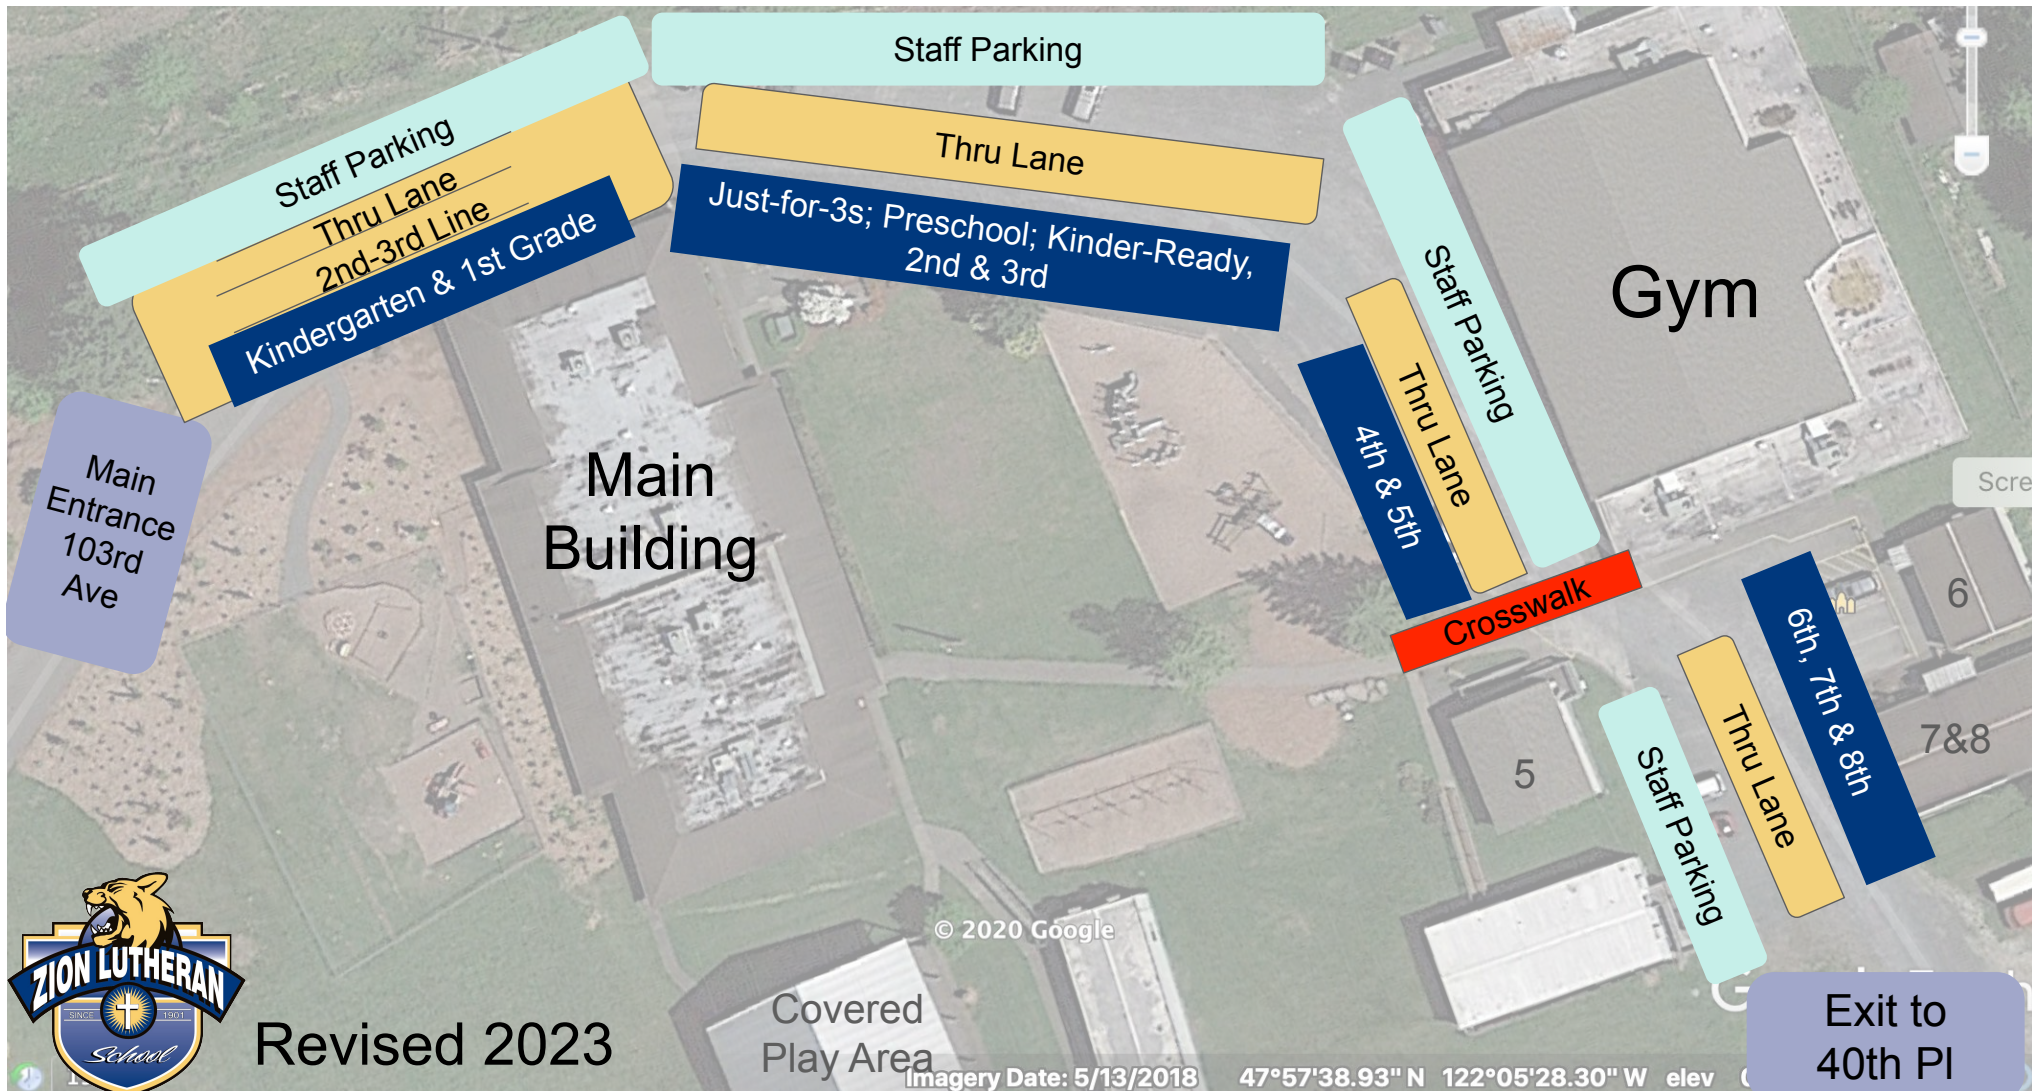

Drop Off and Pickup Areas

Our driveway is one-way from the main entrance through the exit.
Only emergency parking is available.

Drop Off:

Just-for-3s, Preschool, Kindergarten, Grades 6,7,8
Class starts at 8:15

Grades 1-5: Class starts at 8:30

Kinder-Ready Class starts at 12:30

Pickup:

Just-for-3s & Preschool
11:00 Dismissal

Kindergarten & Grades 6,7,8
2:45 Dismissal

Grades 1-5:
3:00 Dismissal

Kinder-Ready 3:15 Dismissal

Revised 2023