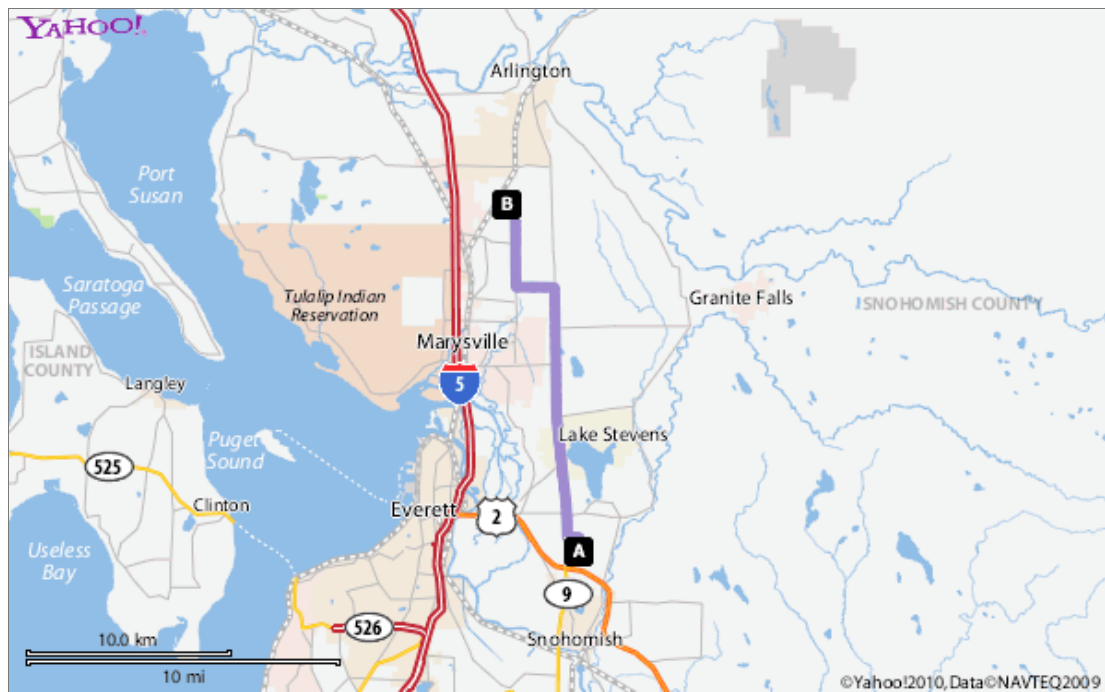

Directions to 6302 152nd St NE, Marysville, WA 98271-7519

Total Time: 23 mins, Total Distance: 14.02 mi

Summary and Notes

START **A** 3923 103rd Ave SE, Everett, WA 98205

FINISH **B** 6302 152nd St NE, Marysville, WA 98271-7519

Directions from ZLS to Strawberry Fields--Marysville for soccer games vs. Grace Academy.

	Distance
A 1. Start at 3923 103RD AVE SE, EVERETT going toward 38TH PL SE	go 0.48 mi
2. Turn L on 32ND ST SE	go 0.42 mi
3. Turn R on WA-9	go 1.75 mi
4. Continue on WA-9 SE	go 5.51 mi
5. Continue on STATE ROUTE 9 NE(WA-9)	go 1.37 mi
6. Turn L on 108TH ST NE	go 1.33 mi
7. Turn R on 67TH AVE NE	go 2.89 mi
8. Turn L on 152ND ST NE	go 0.26 mi
B 9. Arrive at 6302 152ND ST NE, MARYSVILLE, on the L	

Time: 23 mins, Distance: 14.02 mi

When using any driving directions or map, it's a good idea to do a reality check and make sure the road still exists, watch out for construction, and follow all traffic safety precautions. This is only to be used as an aid in planning.