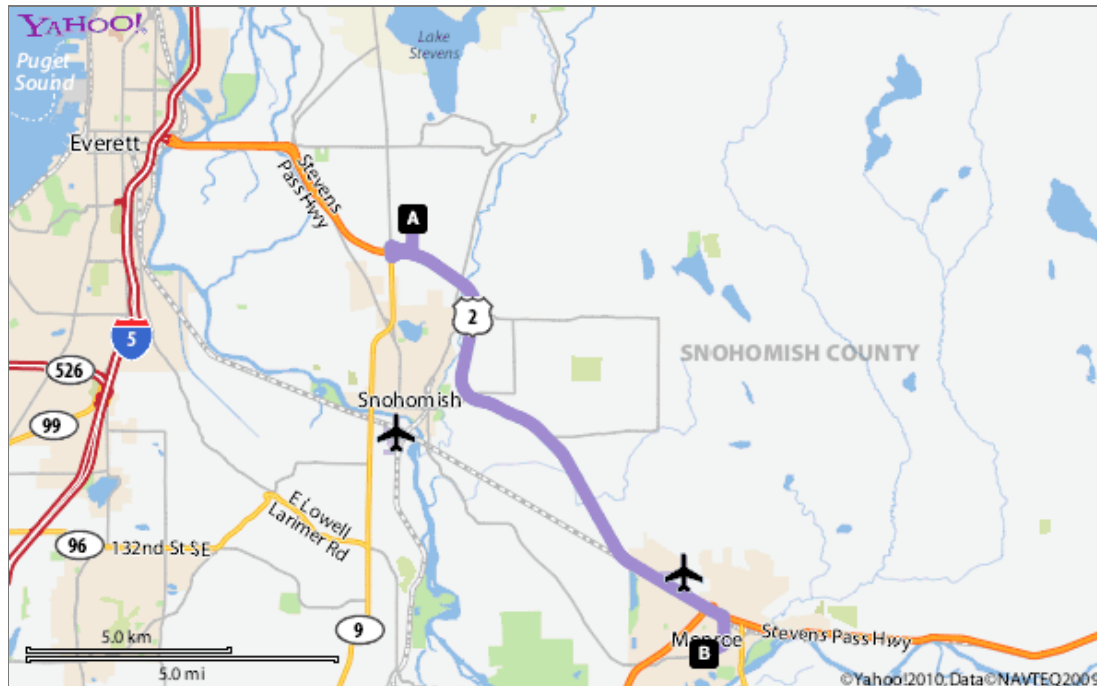

# Directions to Monroe Christian School (360) 794-8200

Total Time: 19 mins, Total Distance: 11.52 mi

Summary and Notes

**START A** 3923 103rd Ave SE, Everett, WA 98205

**FINISH B** Monroe Christian School (360) 794-8200  
1009 W Main St, Monroe, WA 98272-2017

Directions from ZLS to Monroe Christian School for soccer games.

|   | Distance   |
|---|------------|
| <b>A</b> 1. Start at 3923 103RD AVE SE, EVERETT going toward 40TH PL SE           | go 0.56 mi |
| 2. Turn <b>R</b> on NEW BUNK FOSS RD  | go 0.39 mi |
| 3. Turn <b>L</b> on WA-9  | go 0.18 mi |
| 4. Turn <b>L</b> to take ramp onto STEVENS PASS HWY(US-2) toward WENATCHEE/MONROE | go 9.53 mi |
| 5. Turn <b>R</b> on N KELSEY ST   | go 0.49 mi |
| 6. Turn <b>R</b> on W MAIN ST   | go 0.37 mi |
| <b>B</b> 7. Arrive at 1009 W MAIN ST, MONROE, on the <b>R</b>                     |            |

Time: 19 mins, Distance: 11.52 mi

When using any driving directions or map, it's a good idea to do a reality check and make sure the road still exists, watch out for construction, and follow all traffic safety precautions. This is only to be used as an aid in planning.