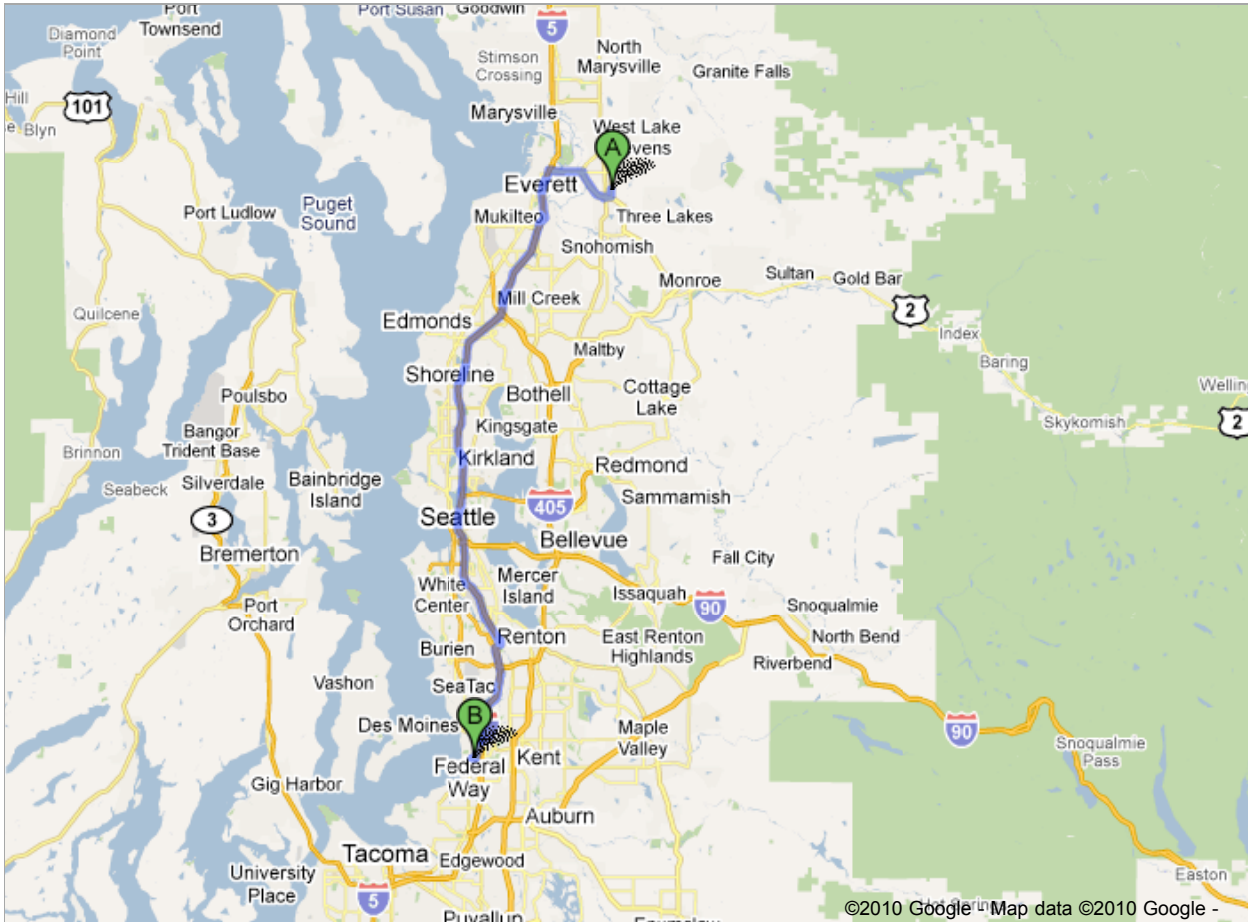

Get Directions [My Maps](#)

[Print](#) [Send](#) [Link](#)

Driving directions to Holy Trinity Lutheran Church & School

(253) 839-0731

A 3923 103rd Ave SE
Everett, WA 98205 

1. Head **south** on **103rd Ave SE** toward **40th Pl SE**  0.5 mi
2. Turn **right** at **Bunk Foss Rd**  0.4 mi
3. Take the ramp onto **US-2 W/Stevens Pass Hwy**
Continue to follow US-2 W  4.8 mi
4. Take the **I-5 S** ramp to **Seattle/Everett Hewitt Ave**  459 ft
5. Keep **left** at the fork to continue toward **I-5 S** and merge onto **I-5 S** 44.5 mi
6. Take exit **149** to merge onto **WA-516 W/S Kent Des Moines Rd**  0.5 mi
7. Sharp **left** at **WA-99 S/Pacific Hwy S**  1.8 mi
8. Turn **right** at **S 260th St**  0.2 mi
Destination will be on the left

B Holy Trinity Lutheran Church & School
2021 South 260th Street
Des Moines, WA 98198
(253) 839-0731 

These directions are for planning purposes only. You may find that construction projects, traffic, weather, or other events may cause conditions to differ from the map results, and you should plan your route accordingly. You must obey all signs or notices regarding your route.

Map data ©2010 Google

[Report a problem](#)