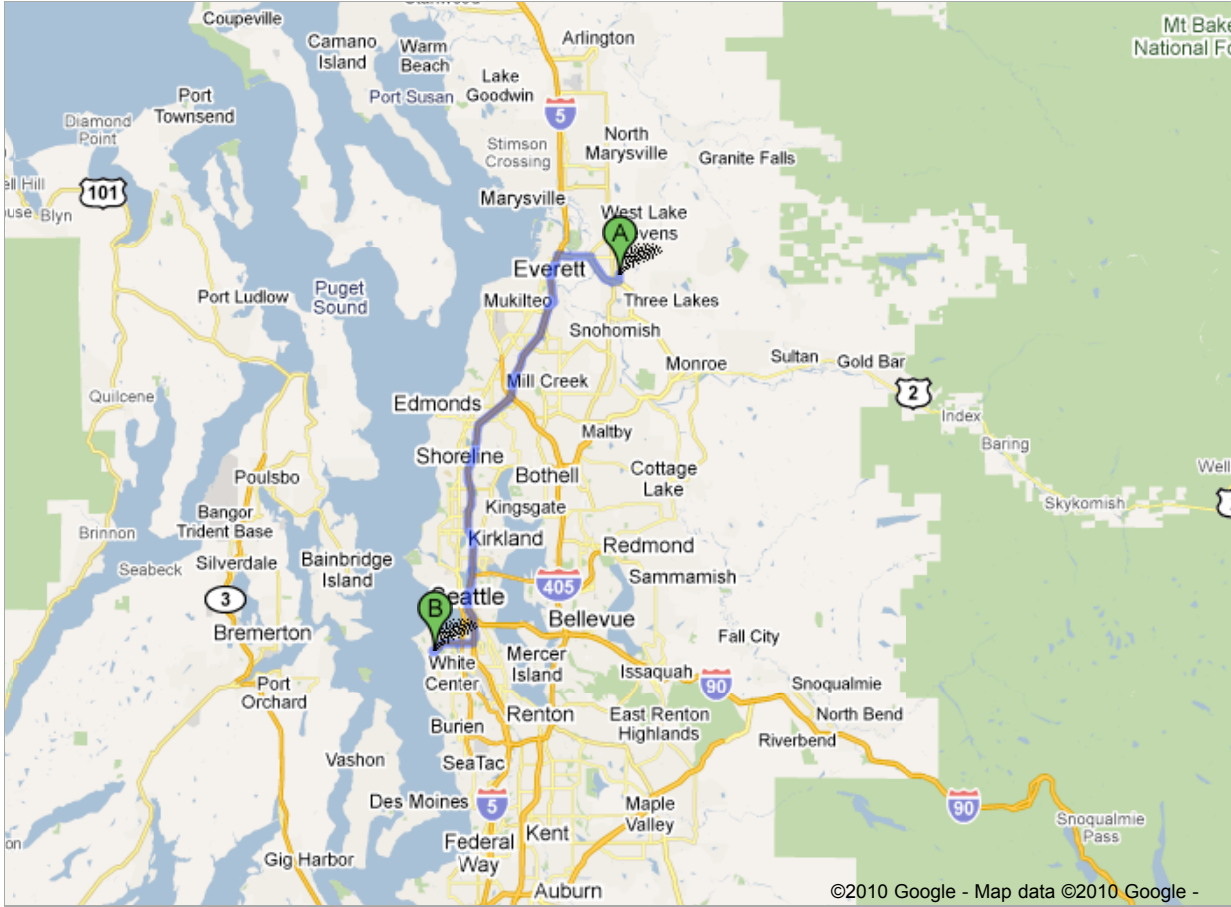

Get Directions [My Maps](#)

[Print](#) [Send](#) [Link](#)

**Driving directions to Hope Lutheran School**

(206) 935-8500

**A** 3923 103rd Ave SE  
Everett, WA 98205

1. Head **south** on **103rd Ave SE** toward **40th PI SE** 0.5 mi
2. Turn **right** at **Bunk Foss Rd** 0.4 mi
3. Take the ramp onto **US-2 W/Stevens Pass Hwy**  
Continue to follow US-2 W 4.8 mi
4. Take the **I-5 S** ramp to **Seattle/Everett Hewitt Ave** 459 ft
5. Keep **left** at the fork to continue toward **I-5 S** and merge onto **I-5 S** 30.7 mi
6. Take exit **163A** to merge onto **W Seattle Bridge** 3.2 mi
7. Continue onto **Fauntleroy Way SW** 0.4 mi
8. Turn **right** at **SW Alaska St** 0.2 mi
9. Take the 3rd **right** onto **42nd Ave SW** 0.2 mi  
Destination will be on the right

**B** Hope Lutheran School  
4456 42nd Avenue Southwest  
Seattle, WA 98116-4297  
(206) 935-8500

These directions are for planning purposes only. You may find that construction projects, traffic, weather, or other events may cause conditions to differ from the map results, and you should plan your route accordingly. You must obey all signs or notices regarding your route.

Map data ©2010 Google