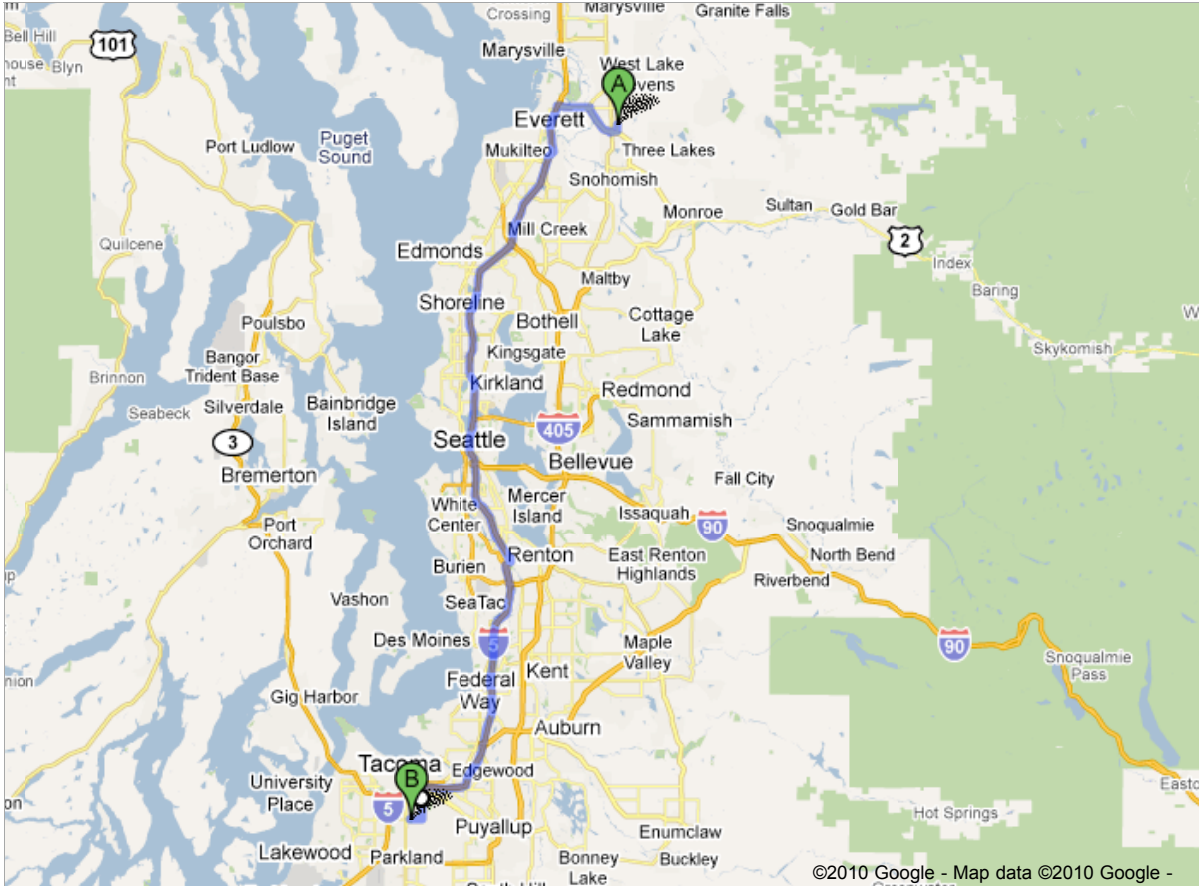

[Get Directions](#) [My Maps](#)

[Print](#) [Send](#) [Link](#)

**Driving directions to Concordia Lutheran School**

(253) 475-9513  
**68.2 mi** – about **1 hour 15 mins** (up to 2 hours 10 mins in traffic)  
 Via E Portland Ave

**A** 3923 103rd Ave SE  
 Everett, WA 98205 

1. Head **south** on **103rd Ave SE** toward **40th PI SE**  0.5 mi
2. Turn **right** at **Bunk Foss Rd**  0.4 mi
3. Take the ramp onto **US-2 W/Stevens Pass Hwy**  
 Continue to follow US-2 W  4.8 mi
4. Take the **I-5 S** ramp to **Seattle/Everett Hewitt Ave**  459 ft
5. Keep **left** at the fork to continue toward **I-5 S** and merge onto **I-5 S** 58.8 mi
6. Take exit **135** toward **Portland Ave**  0.2 mi
7. Merge onto **E 27th St**  0.1 mi
8. Turn **left** at **E Portland Ave**  2.3 mi
9. Turn **right** at **E 56th St**  0.9 mi  
 Destination will be on the left

**B** Concordia Lutheran School  
 202 East 56th Street  
 Tacoma, WA 98404-1298  
 (253) 475-9513 

These directions are for planning purposes only. You may find that construction projects, traffic, weather, or other events may cause conditions to differ from the map results, and you should plan your route accordingly. You must obey all signs or notices regarding your route.

Map data ©2010 Google

[Report a problem](#)