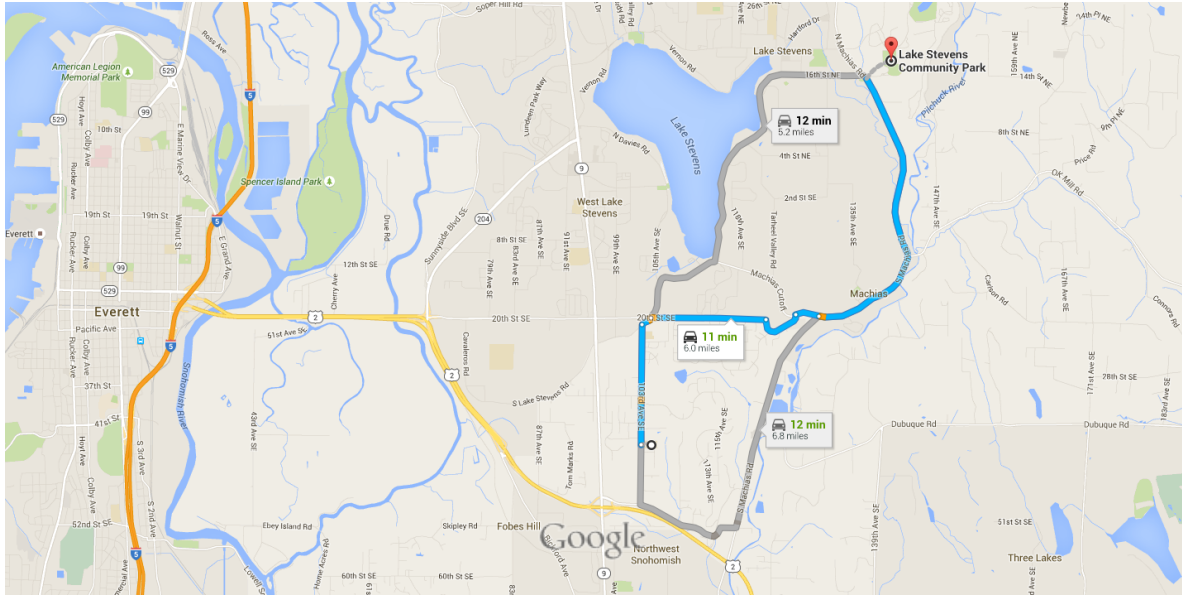

Google

Zion Lutheran School to Lake Stevens Community Park

Drive 6.0 miles, 11 min

Map data ©2015 Google 2000 ft

Zion Lutheran School

3923 103rd Avenue Southeast, Lake Stevens, WA 98258

1. Head north on 103rd Ave SE toward 38th PI SE

1.2 mi

2. Turn right onto S Lake Stevens Rd

0.1 mi

3. Turn right onto 20th St SE

1.1 mi

4. 20th St SE turns slightly right and becomes Williams Rd

0.5 mi

5. Turn right onto Machias Cutoff

0.2 mi

6. Continue onto S Machias Rd

Destination will be on the right

2.9 mi

Lake Stevens Community Park

1530 North Machias Road, Lake Stevens, WA 98258

These directions are for planning purposes only. You may find that construction projects, traffic, weather, or other events may cause conditions to differ from the map results, and you should plan your route accordingly. You must obey all signs or notices regarding your route.