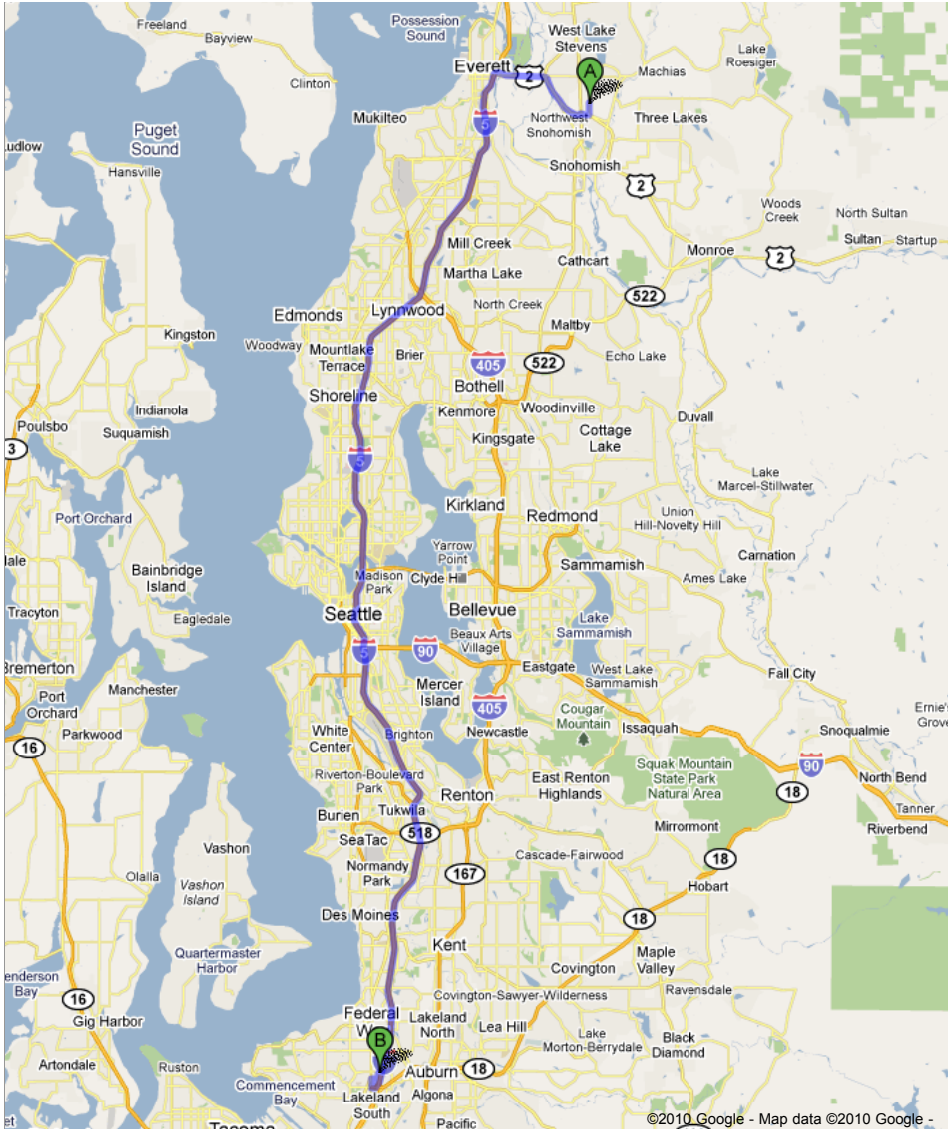

Get Directions [My Maps](#)

[Print](#) [Send](#) [Link](#)

**Driving directions to Christian Faith Center South**  
(253) 943-2400

**A** 3923 103rd Ave SE  
Everett, WA 98205

1. Head **south** on **103rd Ave SE** toward **40th PI SE** 0.5 mi
  2. Turn **right** at **Bunk Foss Rd** 0.4 mi
  3. Take the ramp onto **US-2 W/Stevens Pass Hwy**  
Continue to follow **US-2 W** 4.8 mi
  4. Take the **I-5 S** ramp to **Seattle/Everett Hewitt Ave** 459 ft
  5. Keep **left** at the fork to continue toward **I-5 S** and merge onto **I-5 S** 51.7 mi
  6. Take exit **142B** to merge onto **WA-18 W** toward **S 348th St** 0.5 mi
  7. Turn **right** at **16th Ave S** 0.4 mi
  8. Turn **right** at **S 341st PI** 0.3 mi
  9. Turn **left** at **20th Ave S** 0.2 mi
- Destination will be on the left

**B** Christian Faith Center South  
33645 20th Avenue South  
Federal Way, WA 98003  
(253) 943-2400

These directions are for planning purposes only. You may find that construction projects, traffic, weather, or other events may cause conditions to differ from the map results, and you should plan your route accordingly. You must obey all signs or notices regarding your route.

Map data ©2010 Google

[Report a problem](#)